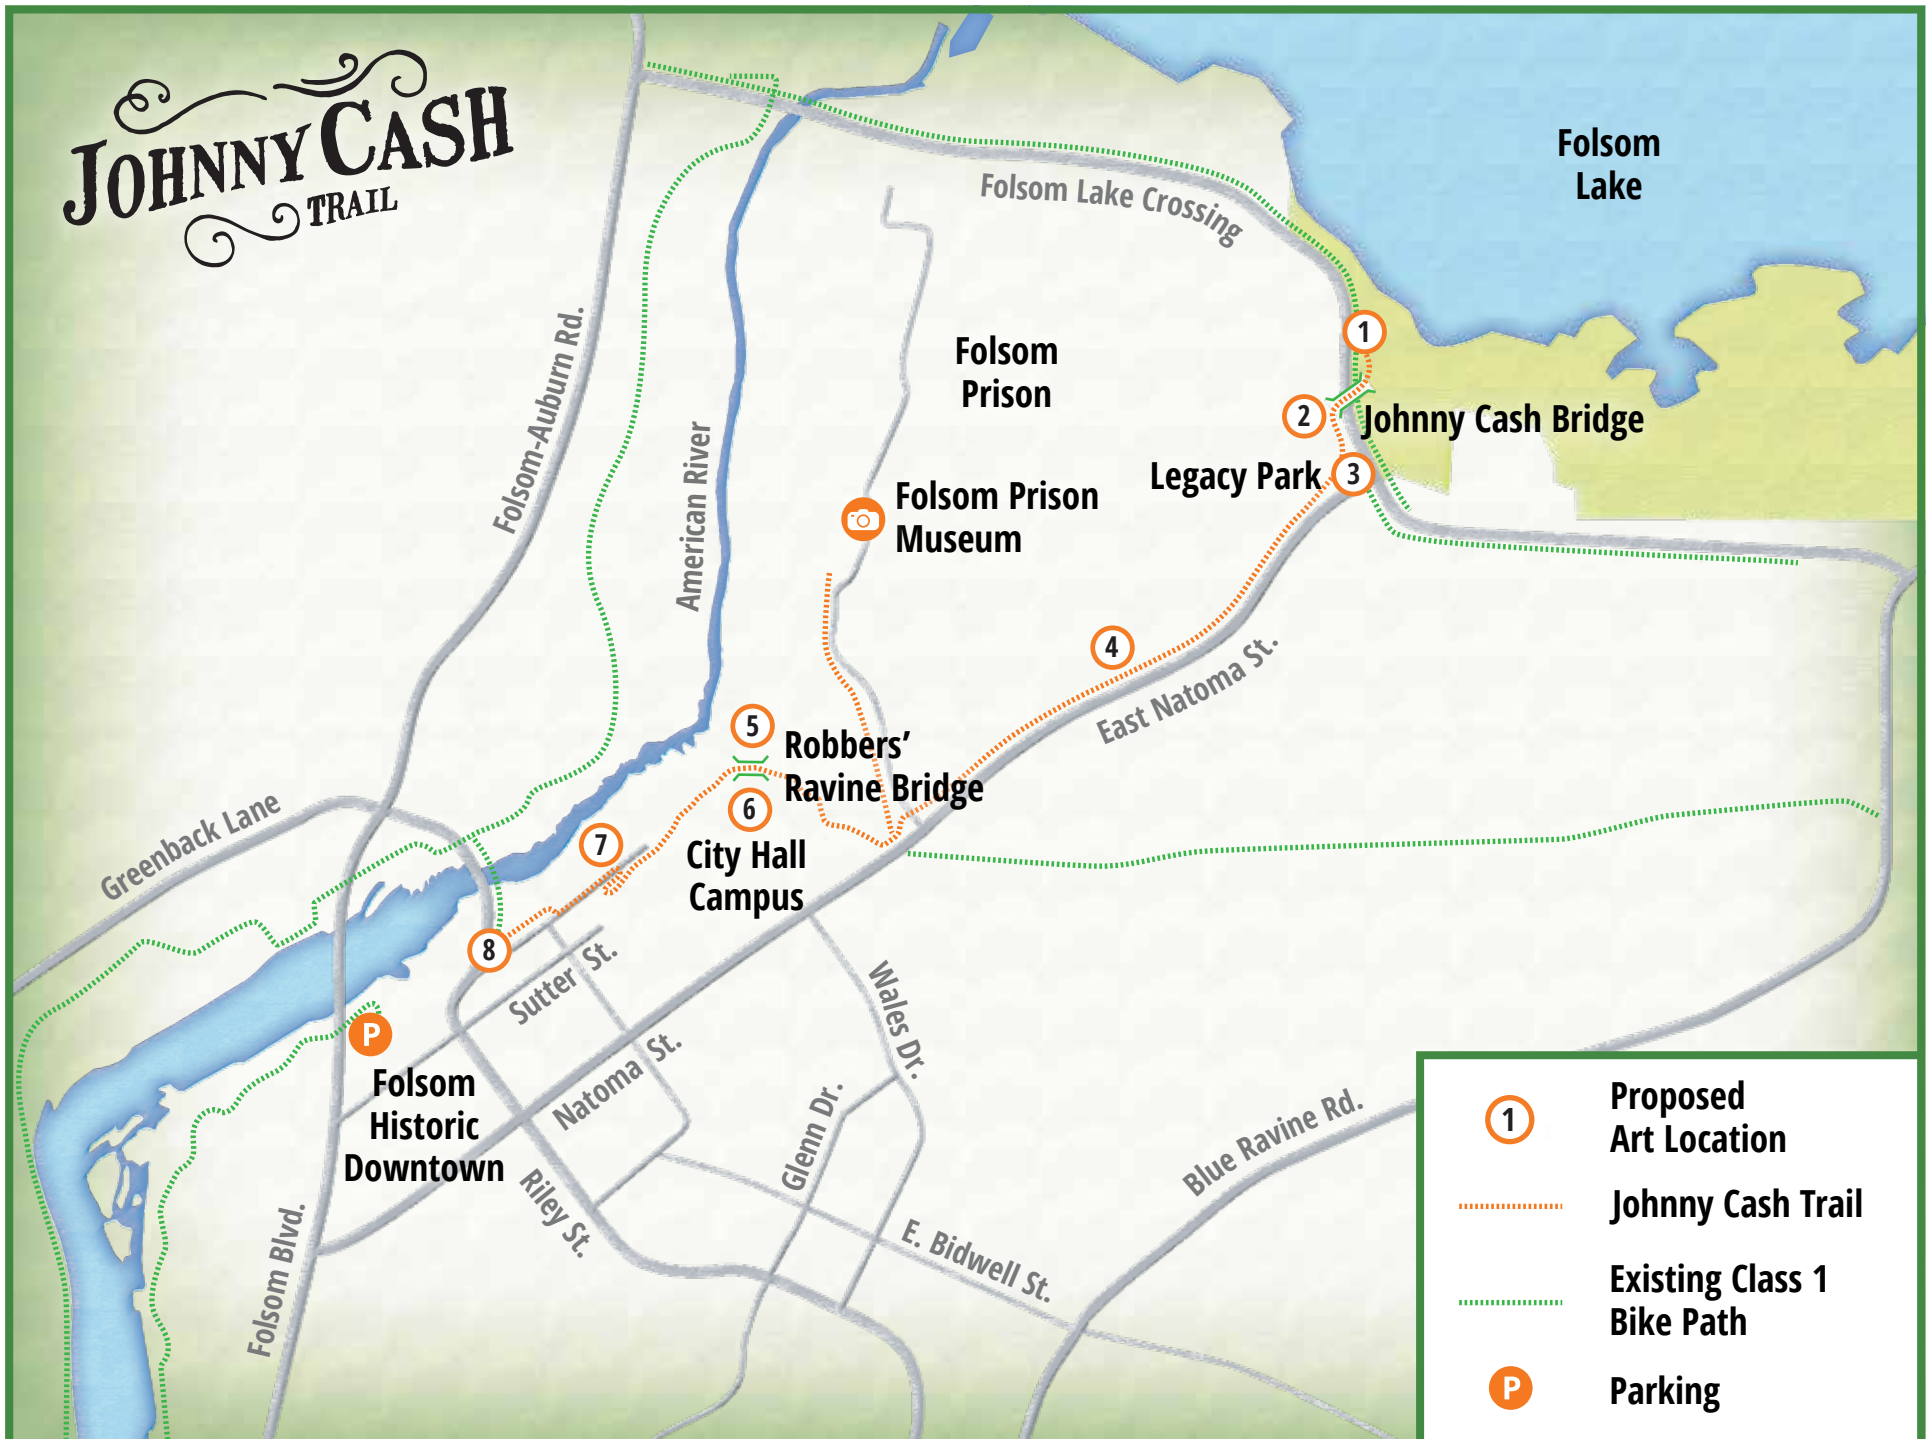

JOHNNY CASH TRAIL

Johnny Cash Bridge

Robbers' Ravine Bridge

1 8

Cash's Pick

2

Hello, I'm Johnny Cash

3

Man in Black

4

Ring of Fire

5

Rusty Cage

6

Greystone Chapel

7

Folsom Prison Blues